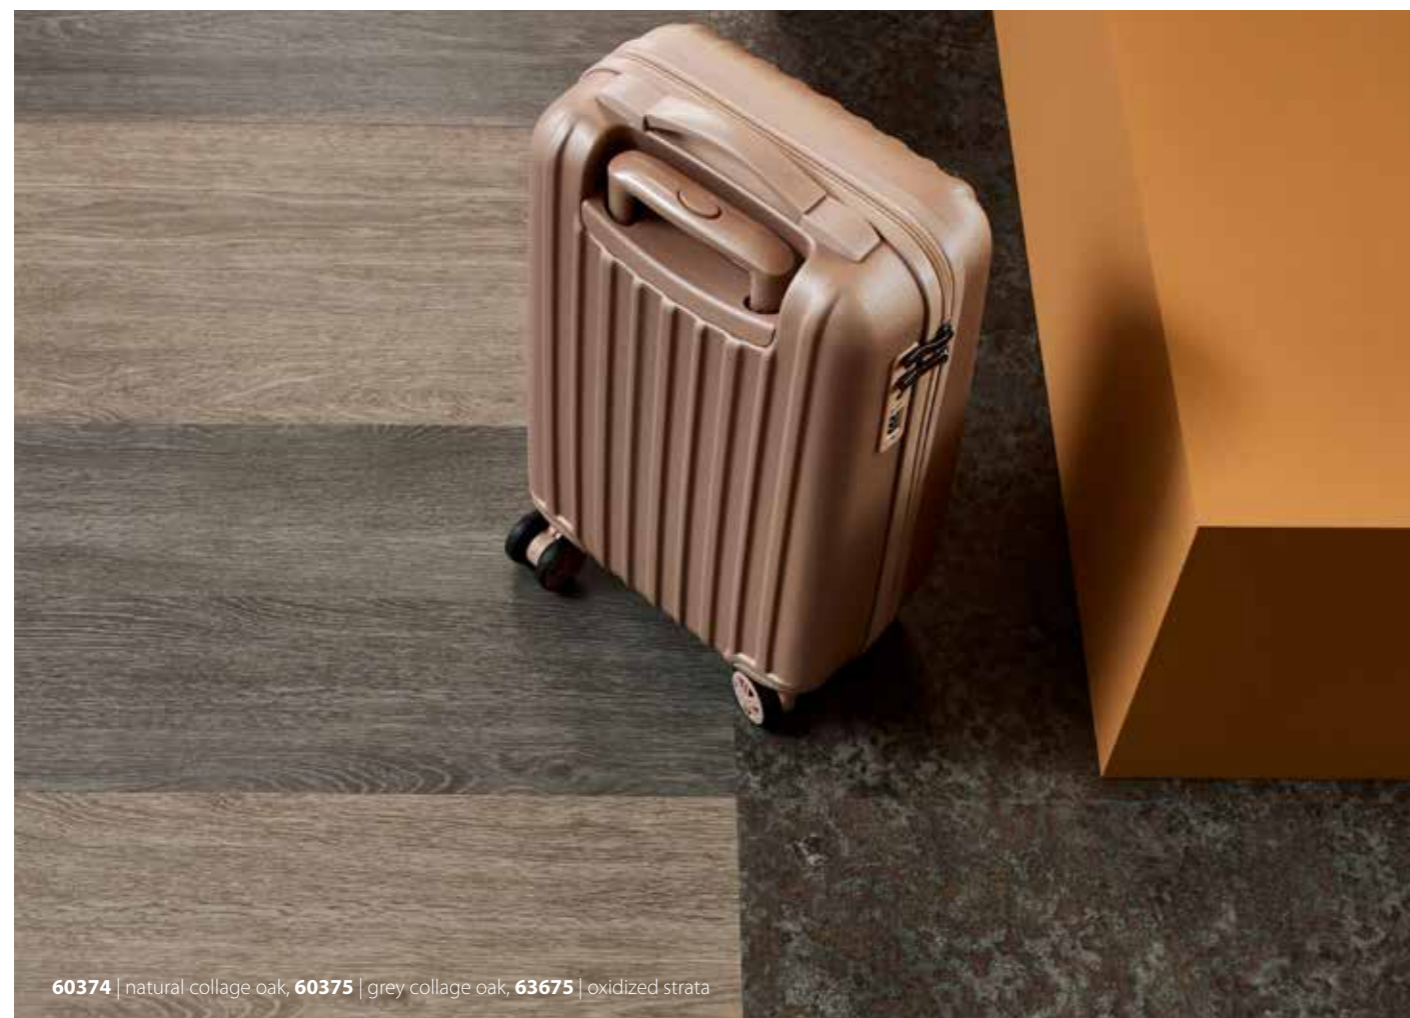

60374 | natural collage oak, 60375 | grey collage oak, 63675 | oxidized strata