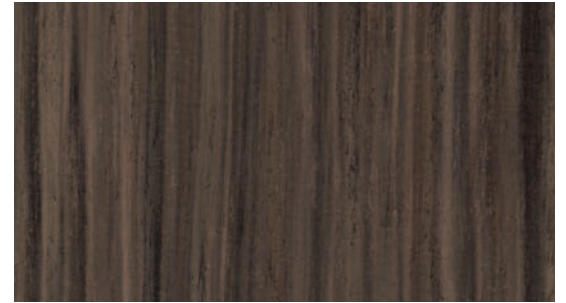

# marmoleum® linear

3573 | trace of nature 5250 | blue basalt

5257 | sandy chalk

5232 | rocky ice

5248 | urban silver

5249 | Stonehenge

3573 | trace of nature

5250 | blue basalt

5251 | black glacier

5231 | Cliffs of Moher

5252 | ivory shades

5255 | desert sand

5256 | silt stone

5253 | bleached gold

5217 | withered prairie

5218 | Welsh moor