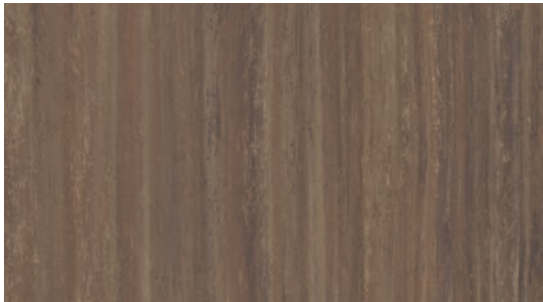

5254 | red horse