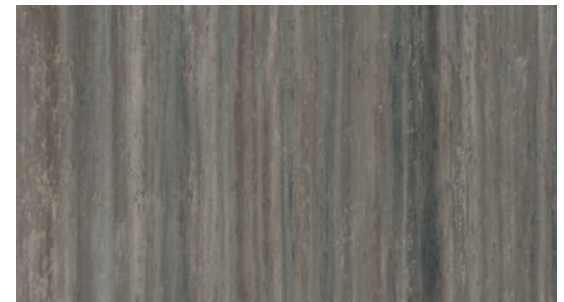

# marmoleum® linear

3573 | trace of nature 5250 | blue basalt

5257 | sandy chalk

5232 | rocky ice

5248 | urban silver

5249 | Stonehenge

3573 | trace of nature

5250 | blue basalt

5251 | black glacier

5231 | Cliffs of Moher

5252 | ivory shades

5255 | desert sand

5256 | silt stone

5253 | bleached gold

5217 | withered prairie

5218 | Welsh moor