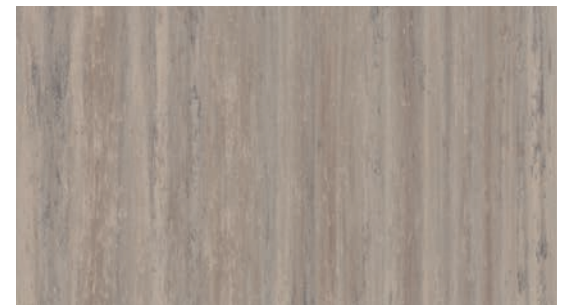

# marmoleum® linear

3573 | trace of nature 5250 | blue basalt

5257 | sandy chalk

5232 | rocky ice

5248 | urban silver

5249 | Stonehenge

3573 | trace of nature

5250 | blue basalt

5251 | black glacier

5231 | Cliffs of Moher

5252 | ivory shades

5255 | desert sand

5256 | silt stone

5253 | bleached gold

5217 | withered prairie

5218 | Welsh moor