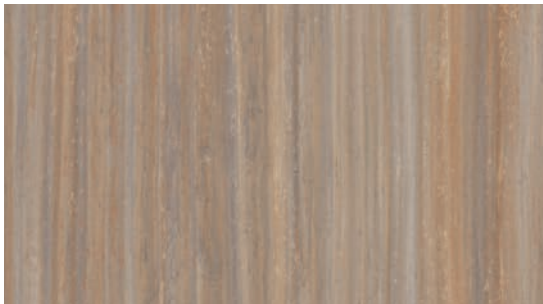

# marmoleum® linear

3573 | trace of nature 5250 | blue basalt

5257 | sandy chalk

5232 | rocky ice

5248 | urban silver

5249 | Stonehenge

3573 | trace of nature

5250 | blue basalt

5251 | black glacier

5231 | Cliffs of Moher

5252 | ivory shades

5255 | desert sand

5256 | silt stone

5253 | bleached gold

5217 | withered prairie

5218 | Welsh moor

5225 | compressed time

5254 | red horse

5254 | red horse 3370 | terracotta (Marmoleum Walton)